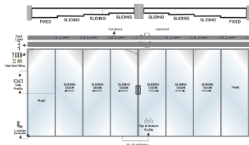

Telescopic Synchro Sliding
3 Fix + 3 Sliding Doors