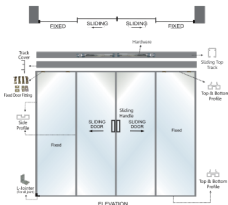

SYNCHRO SOFT CLOSE SLIDING 2 FIX + 2 SLIDING DOOR