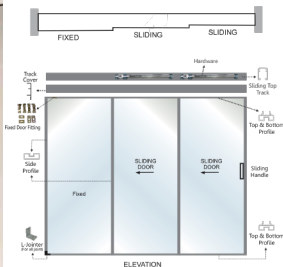

Experience seamless movement and space optimization with our Telescopic Soft Sliding door.

Telescopic Doors

CONFIGURATION
1 FIX + 2 SLIDING DOOR

MAXIMUM WIDTH / HEIGHT
1200 MM / 3000 MM

WEIGHT LIMIT PER FRAME
120 KG