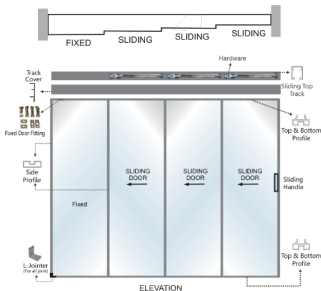

PROFILE FRAME FINISH / ANODISED
BLACK MATT / BRUSH GOLD /
CHAMPANGE / ROSE GOLD

ALUMINIUM PROFILE SUITABLE FOR
8 MM / 10 MM GLASS

AVAILABLE WITH LOCK OPTION

An elegant solution that seamlessly blends aesthetics and functionality. This cutting-edge design allows you to effortlessly create partitions within your space, optimizing room utilization. With its sliding mechanism, you can easily open up the doors to expand the area, offering flexibility for different occasions. The best part? Say goodbye to unsightly bottom tracks that can impede movement and cleaning. Experience the perfect harmony of style and convenience with our Telescopic Door, redefining the way you interact with your living or working environment.

1 FIX + 3 & 4 SLIDING DOOR

MAXIMUM WIDTH / HEIGHT

1200 MM / 3000 MM

WEIGHT LIMIT PER FRAME

120 KG

PROFILE FRAME FINISH / ANODISED

BLACK MATT / BRUSH GOLD /

CHAMPANGE / ROSE GOLD

ALUMINIUM PROFILE SUITABLE FOR

8 MM / 10 MM GLASS

AVAILABLE WITH LOCK OPTION

ELEVATION

HARDWARE

PROFILES & ACCESSORIES

Sliding Top Track

Track Cover