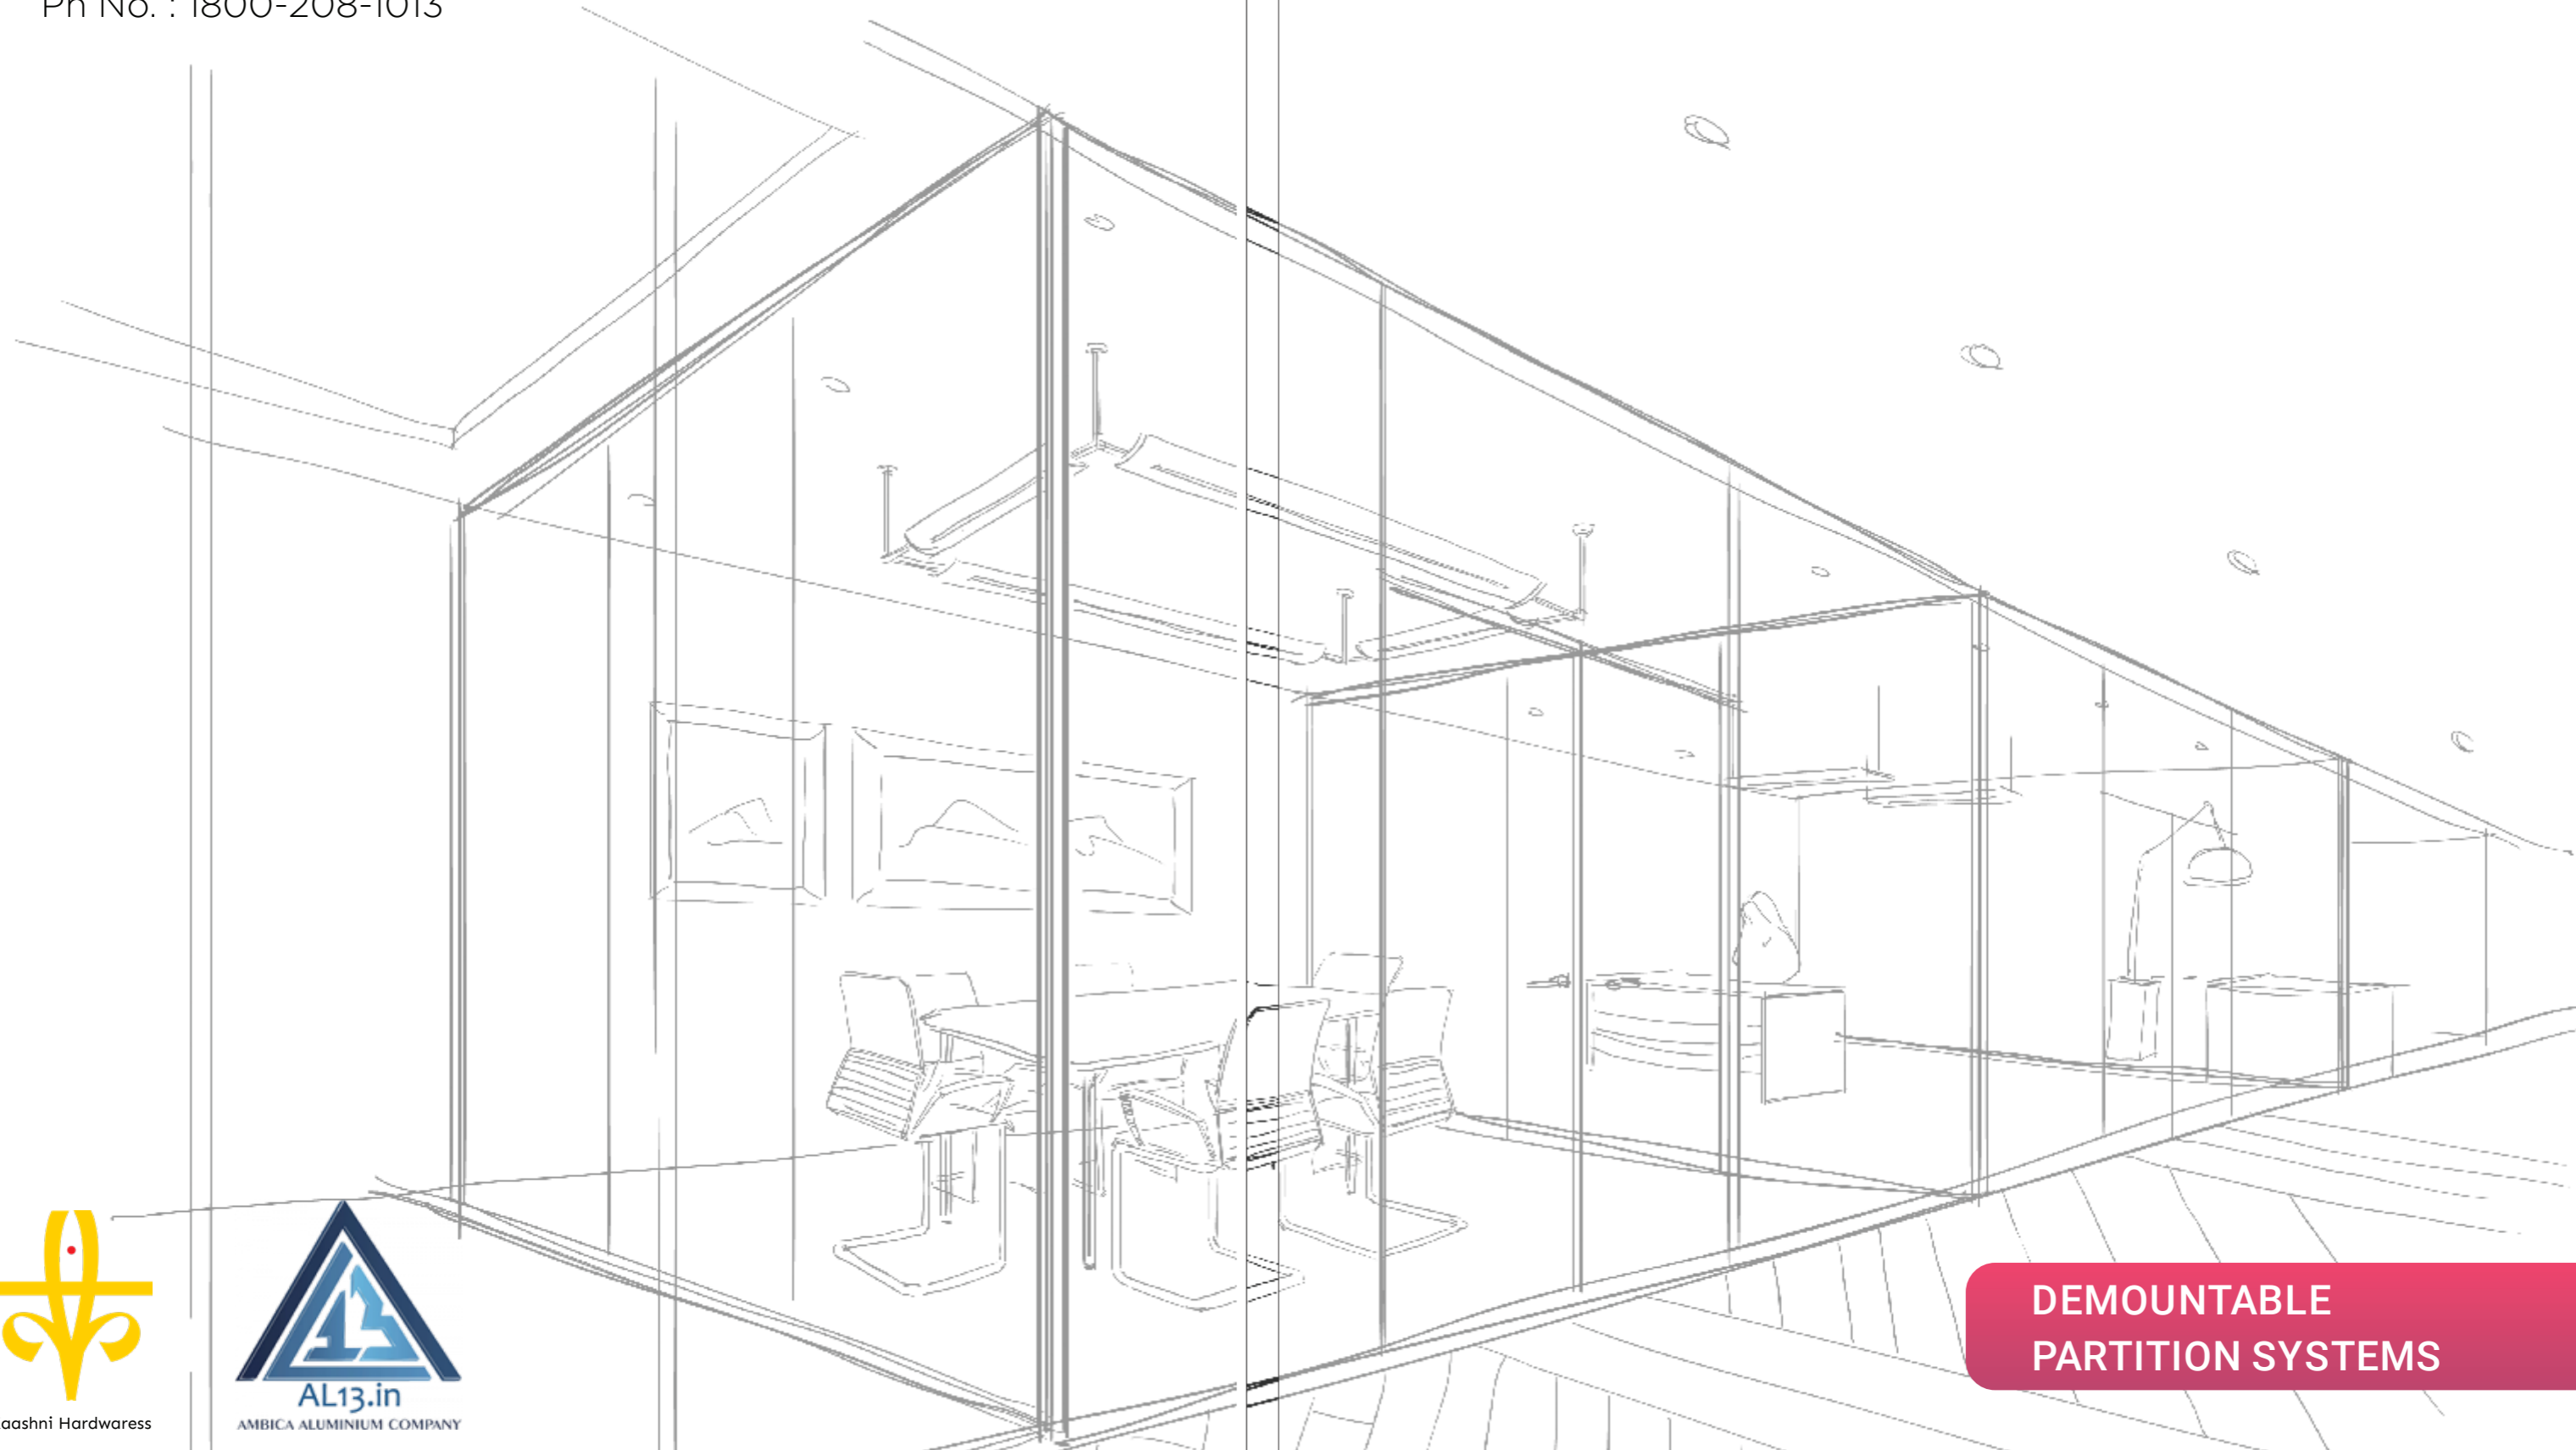

PARTI GLASS EXPERIENCE CENTER

A Joint Collaboration between Kaashni Hardwaress and Ambica Aluminium Company

#339/2-1, Anantharamaiah Towers, Gate #1,
Opp Satellite Bus Terminal, Mysore Rd, New Guddadahalli,
Bengaluru, Karnataka 560026

www.partiglass.com | info@partiglass.com

Ph No. : 1800-208-1013

PARTI GLASS

Kaashni Hardwaress

AL13.in
AMBICA ALUMINIUM COMPANY

DEMOUNTABLE
PARTITION SYSTEMS