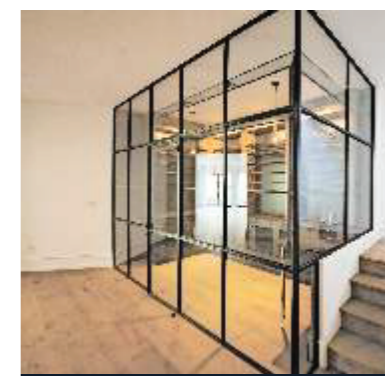

PRO 85 - 15-18