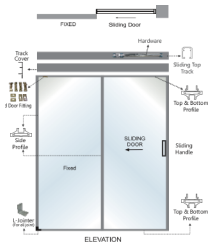

One Way Soft-Close Single Sliding Door

PROFILES & ACCESSORIES

Experience seamless sophistication with our One Way Soft Close Single Glass doors. Embrace elegance and modern design as these doors effortlessly enhance any space, providing smooth, quiet closing for a touch of refinement