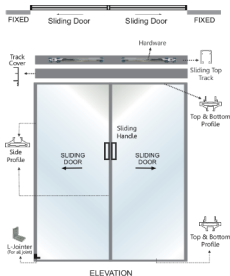

One Way Soft-Close Double Sliding Door

PROFILES & ACCESSORIES

Step into a realm of refined charm and serenity, embracing our exquisite One Way Soft Close Double glass doors. Elevate your surroundings with an impeccable fusion of grace and ease, where aesthetics harmonize flawlessly with practicality. Immerse yourself in a world of unparalleled sophistication and tranquility, where the union of beauty and functionality effortlessly intertwines. Surrender to the allure of these doors that beckon with sheer elegance, inviting you to experience the epitome of convenience and poise.