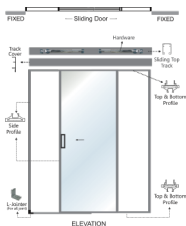

### PROFILES & ACCESSORIES

Sliding Top Track

Track Cover

Side Profile

L-Jointer Profile

Fixed Glass Clamp

Sliding Handle

Sliding Handle with Lock