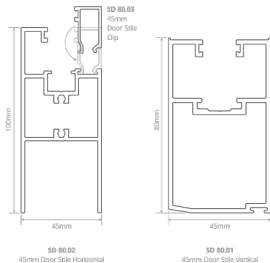

Stile Door

- ▶ Easy to assemble 35mm and 45mm Thick Aluminium Doors.
- ▶ Supplied with specially developed brackets, the doors can be assembled on site in a matter of few minutes.
- ▶ The doors are designed to take up to 55kgs of load.
- ▶ Supplied in ready to assemble kit.
- ▶ **Maximum door size:** 2100mm X 1000mm with 3 hinges and 2700mm X 920mm with 4 hinges.

Open the gateway to seamless elegance with our Swing Doors.

Swing Doors

Rose Gold

SWING DOOR WITH FLOOR SPRING AND MINI HINGE

CONFIGURATION

SWING DOOR PIVOT

MAXIMUM WIDTH / HEIGHT

1280 MM / 3000 MM