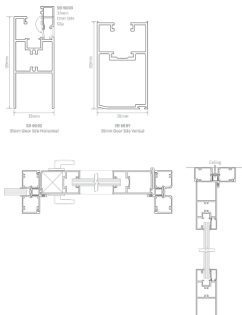

Stile Door

- ▶ Easy to assemble 35mm and 45mm Thick Aluminium Doors.
- ▶ Supplied with specially developed brackets, the doors can be assembled on site in a matter of few minutes.
- ▶ The doors are designed to take up to 55kgs of load.
- ▶ Supplied in ready to assemble kit.
- ▶ **Maximum door size:** 2100mm X 1000mm with 3 hinges and 2700mm X 920mm with 4 hinges.