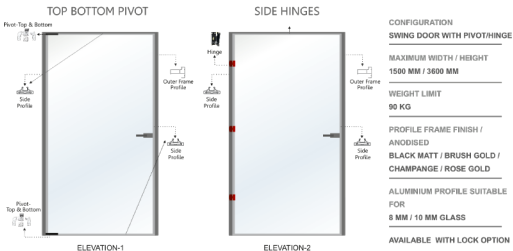

Open the gateway to seamless elegance with our Swing Doors.

Swing Doors

Rose Gold

SWING DOOR WITH FLOOR SPRING AND MINI HINGE

CONFIGURATION

SWING DOOR PIVOT

MAXIMUM WIDTH / HEIGHT

1280 MM / 3000 MM

WEIGHT LIMIT

120 KG

PROFILE FRAME FINISH / ANODISED

BLACK MATT / BRUSH GOLD /
CHAMPANGE / ROSE GOLD

ALUMINIUM PROFILE SUITABLE FOR

8 MM / 10 MM GLASS

AVAILABLE WITH LOCK OPTION

SWING DOOR (with Outer Frame Profile)