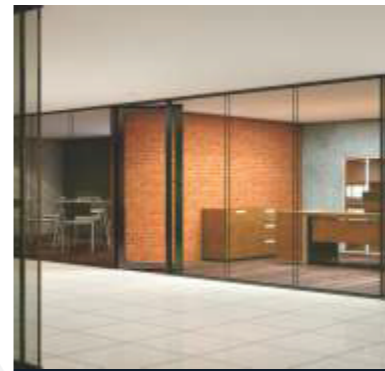

GIGA 100 - 11-14