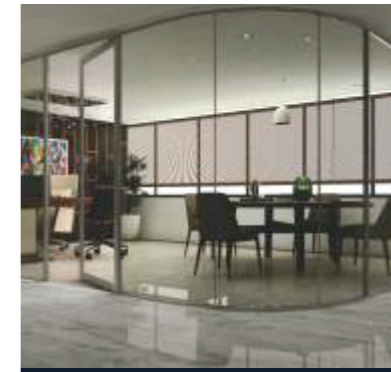

NANO 25 - 03-04