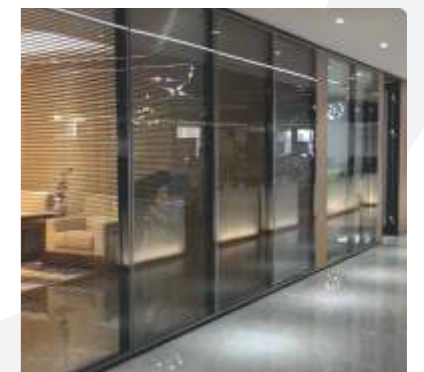

PLUS 85 - 27-30

VISTA 75 - 31-34

A plethora of system dividers for the modern space, we at Parti glass, design and fabricate our products to fit in your space. We fabricate, supply and install partition systems to complement residential, commercial and corporate spaces. Parti glass Partitions are simple and hassle-free. The flexible configuration effortlessly moves the elegant frame combining structural design with conceptualization.