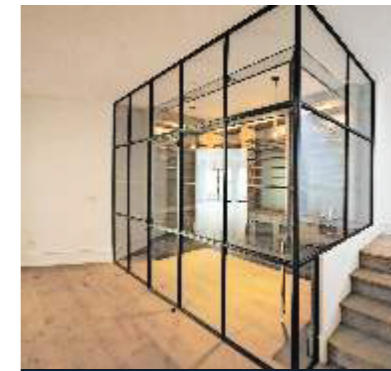

PRO 85 - 15-18