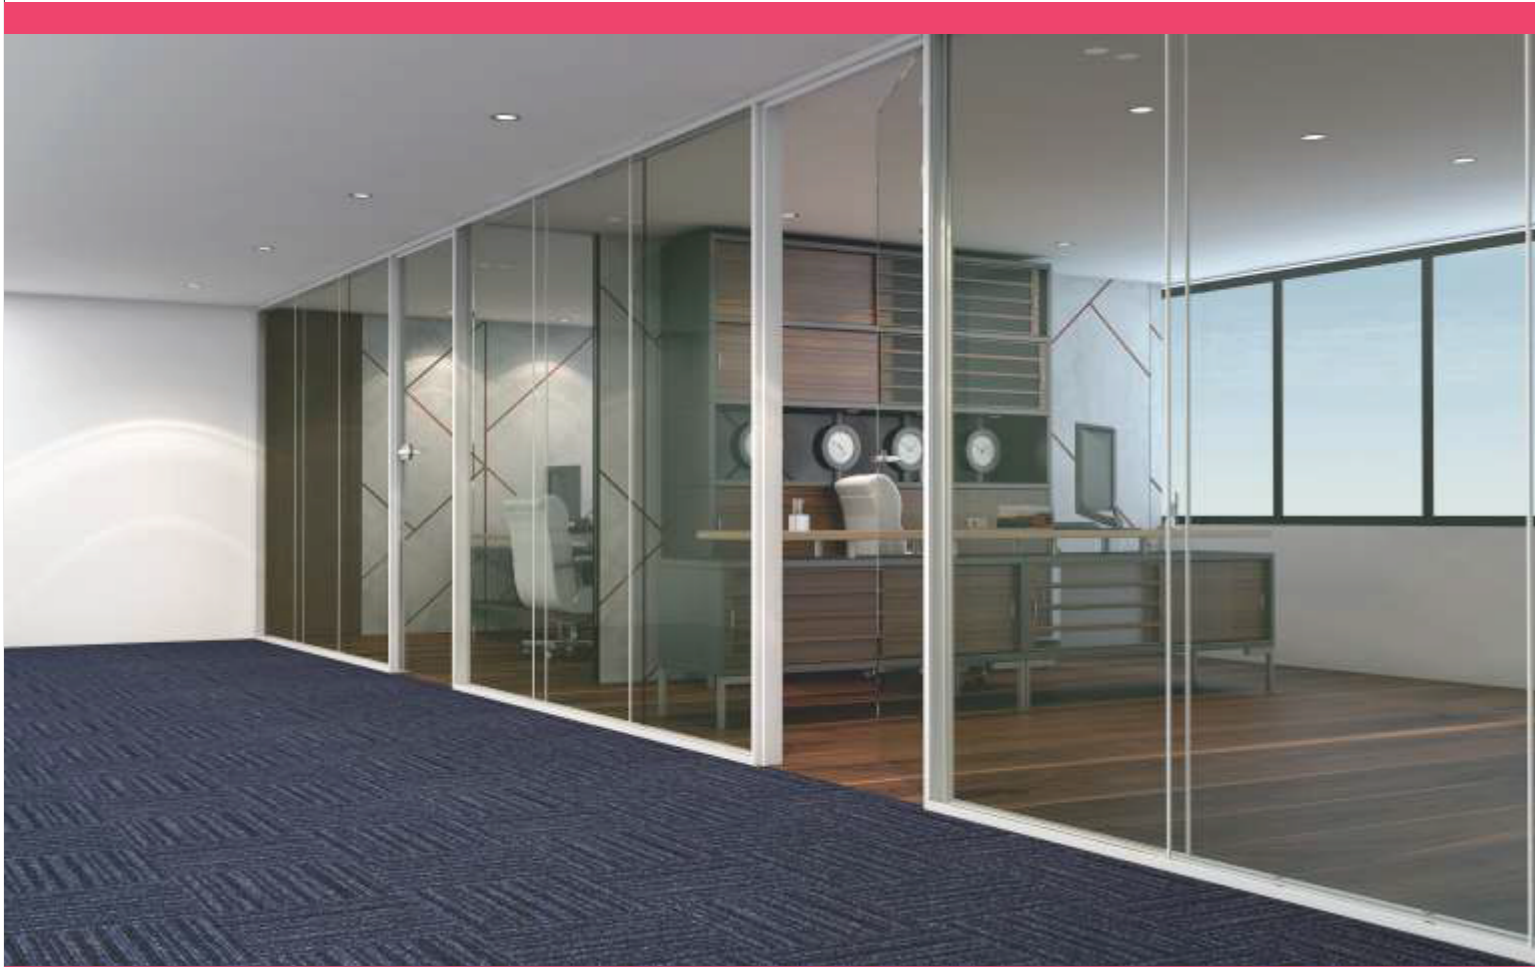

Door Configuration

Hinged Glass Door