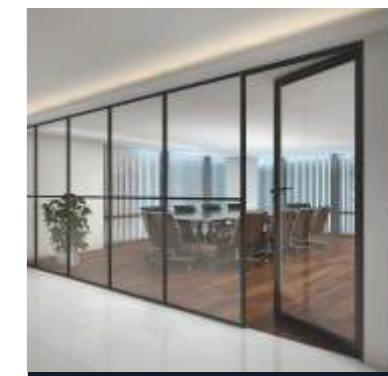

NEO 45 - 07-10