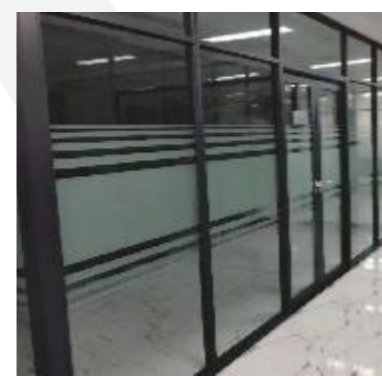

GIGA 100 - 11-14

PRO 85 - 15-18

ULTRA 85 - 19-22

MAX 85 - 23-26

PLUS 85 - 27-30

VISTA 75 - 31-34

A plethora of system dividers for the modern space, we at Parti glass, design and fabricate our products to fit in your space. We fabricate, supply and install partition systems to complement residential, commercial and corporate spaces. Parti glass Partitions are simple and hassle-free. The flexible configuration effortlessly moves the elegant frame combining structural design with conceptualization.