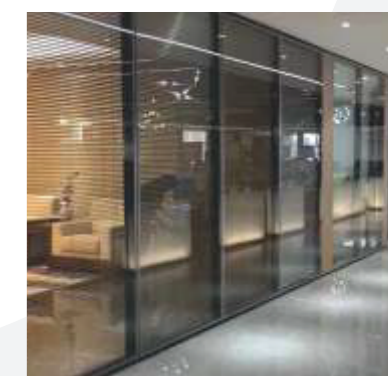

GIGA 100 - 11-14

PRO 85 - 15-18

ULTRA 85 - 19-22

MAX 85 - 23-26

PLUS 85 - 27-30

VISTA 75 - 31-34

A plethora of system dividers for the modern space, we at Parti glass, design and fabricate our products to fit in your space. We fabricate, supply and install partition systems to complement residential, commercial and corporate spaces. Parti glass Partitions are simple and hassle-free. The flexible configuration effortlessly moves the elegant frame combining structural design with conceptualization.