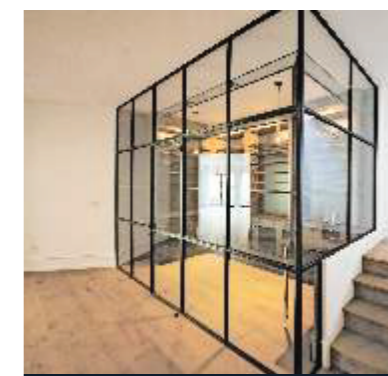

GIGA 100 - 11-14

PRO 85 - 15-18

ULTRA 85 - 19-22

MAX 85 - 23-26

PLUS 85 - 27-30

VISTA 75 - 31-34

A plethora of system dividers for the modern space, we at Parti glass, design and fabricate our products to fit in your space. We fabricate, supply and install partition systems to complement residential, commercial and corporate spaces. Parti glass Partitions are simple and hassle-free. The flexible configuration effortlessly moves the elegant frame combining structural design with conceptualization.

Structurally, partition walls offer customizable shapes and sizes, ultimate flexibility and easy maintenance. Offered in a variety of textures and materials in addition to fit every space without creative ideas being compromised.